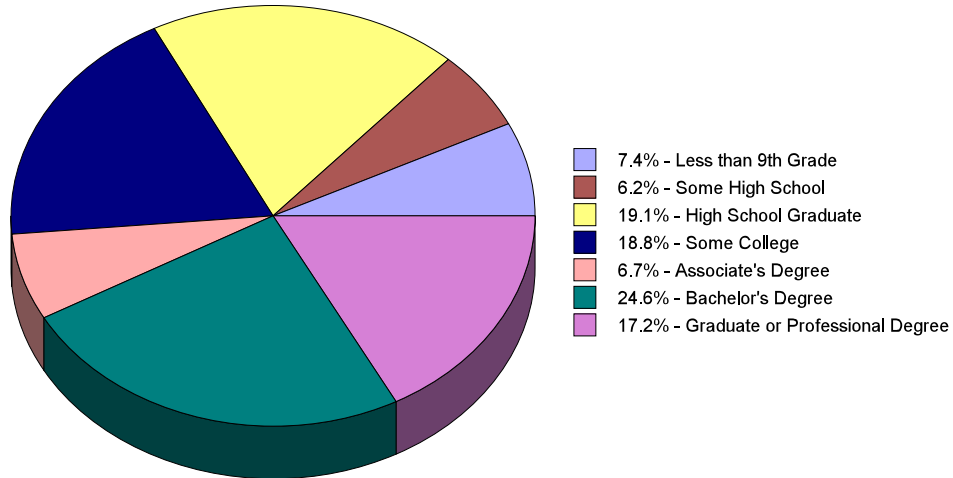

## Alameda County Education

Adults 25 and Over

U.S. Census Bureau, 2009-2013 American Community Survey

Alameda County Education Adults 25 and Over	
Category	Percent
Less than 9 <sup>th</sup> Grade Education	7.4%
Some High School	6.2%
High School Graduate	19.1%
Some College	18.8%
Associate's Degree	6.7%
Bachelor's Degree	24.6%
Graduate or Professional Degree	17.2%