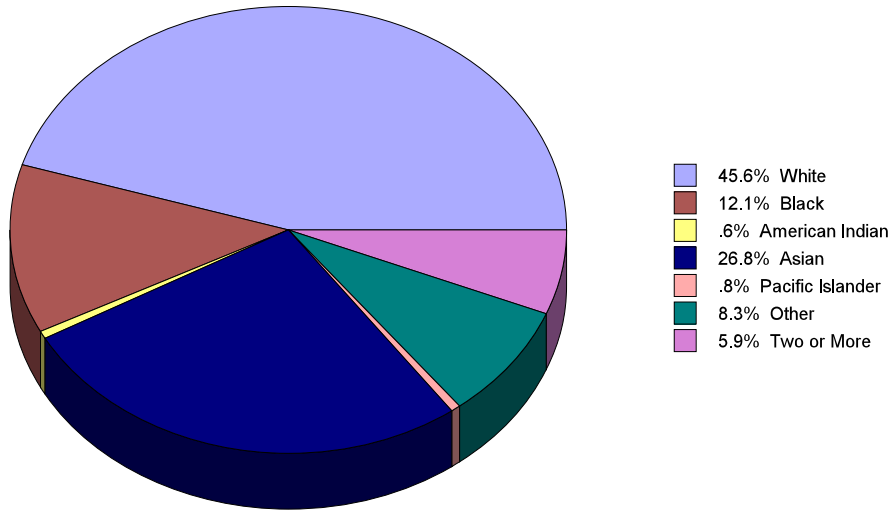

Alameda County by Ethnicity

U.S. Census Bureau, 2009-2013 American Community Survey

Alameda County by Ethnicity	
Category	Percent
White	45.6%
Black or African American	12.1%
American Indian and Alaska Native	.6%
Asian	26.8%
Native Hawaiian and Other Pacific Islander	.8%
Some other race	8.3%
Two or more races	5.9%