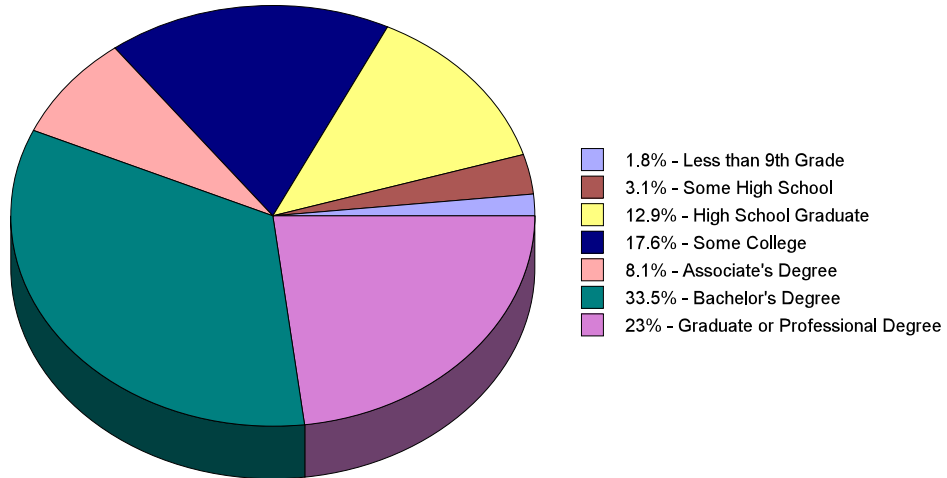

## Pleasanton Education

Adults 25 and Over

U.S. Census Bureau, 2009-2013 American Community Survey

Pleasanton Education Adults 25 and Over	
Category	Percent
Less than 9 <sup>th</sup> Grade Education	1.8%
Some High School	3.1%
High School Graduate	12.9%
Some College	17.6%
Associate's Degree	8.1%
Bachelor's Degree	33.5%
Graduate or Professional Degree	23%