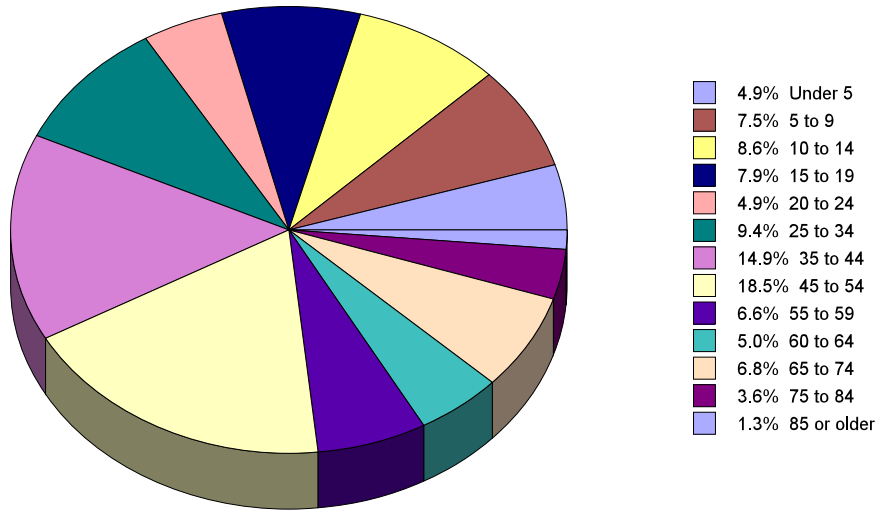

Pleasanton by Age

U.S. Census Bureau, 2009-2013 American Community Survey

Pleasanton by Age	
Category	Percent
Under 5 Years	4.9%
5 to 9 Years	7.5%
10 to 14 Years	8.6%
15 to 19 Years	7.9%
20 to 24 Years	4.9%
25 to 34 Years	9.4%
35 to 44 Years	14.9%
45 to 54 Years	18.5%
55 to 59 Years	6.6%
60 to 64 Years	5.0%
65 to 74 Years	6.8%
75 to 84 Years	3.6%
85 or older	1.3%